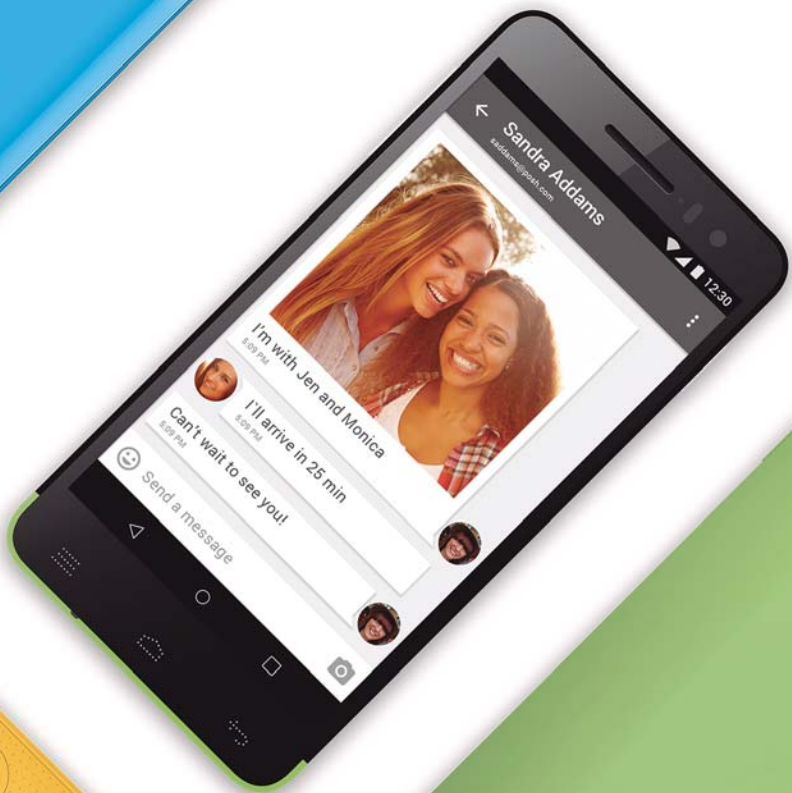

Complete GSM Mobile Device Portfolio

REVEL
S500

ICON
S510

KICK LITE
S410

PRIMO PLUS
C353

MICRO
XS240

LYNX
A100

\$ 109.99	\$ 99.99	\$ 89.99	\$ 79.99	\$ 89.99	\$ 24.99
5.0 inch	5.0 inch	4.0 inch	3.5 inch	2.4 inch	1.8 inch
4GB ROM, 512MB RAM	4GB ROM, 512MB RAM	4GB ROM, 512MB RAM	512MB ROM, 256MB RAM	4GB ROM, 512MB RAM	32MB ROM, 32MB RAM
Dual Core, 1.2 ghz	Dual Core, 1.0 ghz	Dual Core, 1.0 ghz	Single Core, 1.0 ghz	Dual Core, 1.0 ghz	Single Core, 360 mhz
8MP main, 1.3MP front	5MP main, VGA front	2MP main, VGA front	1.3MP main, VGA front	2MP main, VGA front	VGA