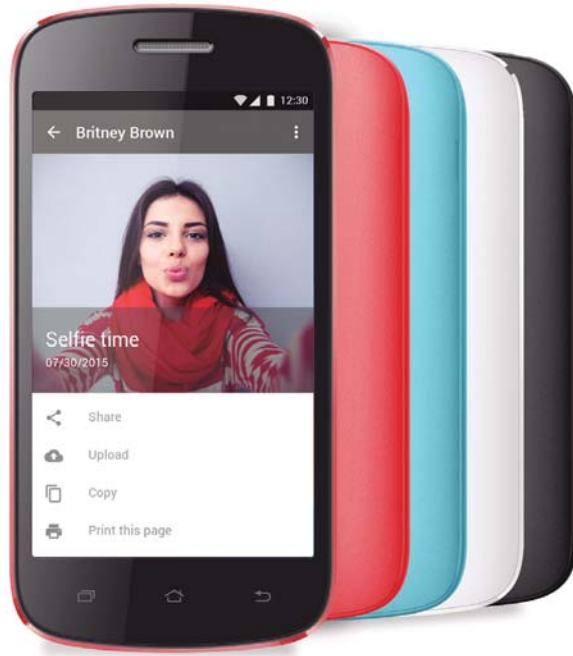

4.4 KitKat

Dual Sim

MEDIATEK

In the box:      

POSH

Kick Lite S410

Show your true colors

4.0 INCH
DISPLAY

4.4 KitKat

Dual Sim

MEDIATEK

In the box:

POSH

Primo Plus C353

Show your true colors

3.5 INCH
DISPLAY